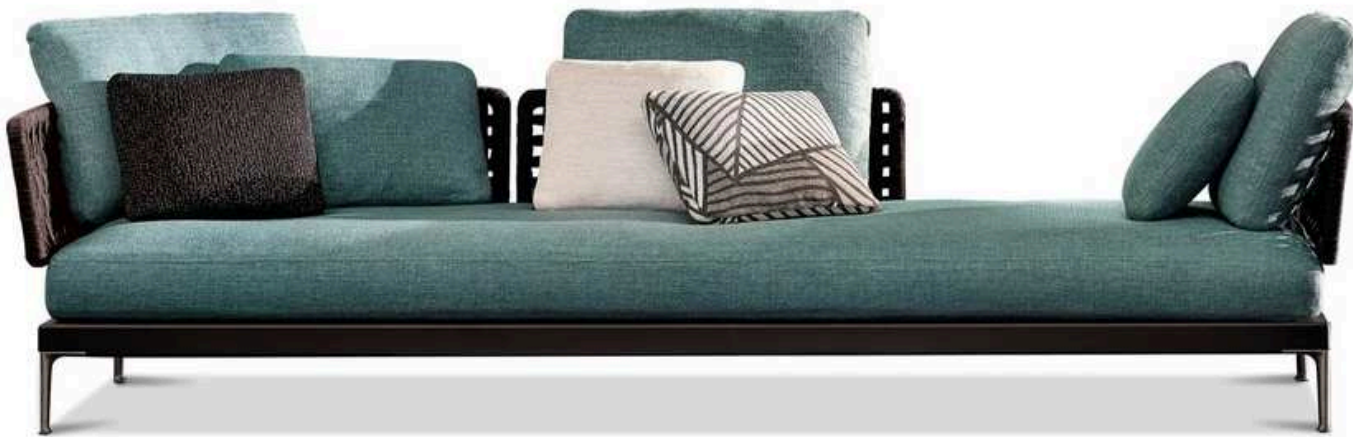

Three Seater Sofa :

W1850xD720xH800xSH420

Double Seater:W1250xD720xH800xSG420

Single Seater Sofa :W700xD720xH800xSH420

Table :800x1000x450H